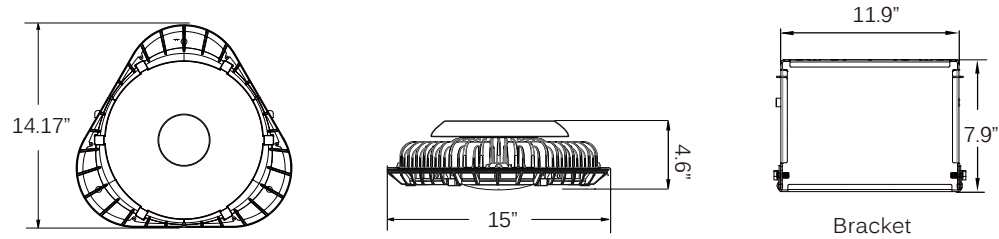

ADVANCED HIGH CEILING

Whiz Series - 90W / 130W

METEOR

(AC / Dimming cable: standard length is 6ft)

ADVANCED HIGH CEILING

Whiz Series - 240W

(AC / Dimming cable: standard length is 6ft)

ADVANCED HIGH CEILING

Whiz Series - 300W

METEOR

(AC / Dimming cable: standard length is 6ft)