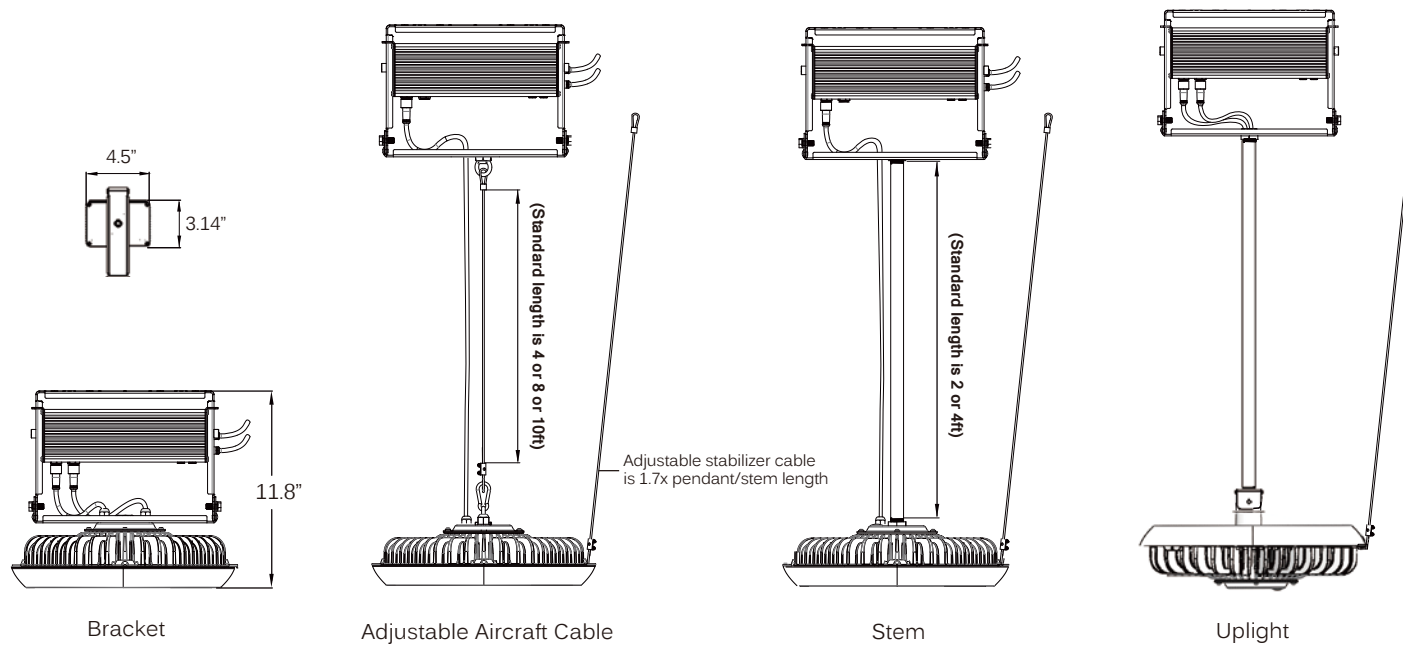

ADVANCED HIGH CEILING

Whiz Series - 90W / 130W

METEOR

(AC / Dimming cable: standard length is 6ft)

ADVANCED HIGH CEILING

Whiz Series - 240W

(AC / Dimming cable: standard length is 6ft)

ADVANCED HIGH CEILING

Whiz Series - 300W

METEOR

(AC / Dimming cable: standard length is 6ft)