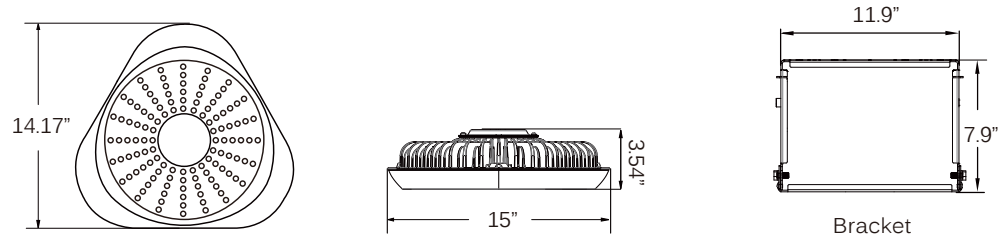

ADVANCED HIGH CEILING

Whiz Series - 90W / 130W

METEOR

(AC / Dimming cable: standard length is 6ft)

ADVANCED HIGH CEILING

Whiz Series - 240W

(AC / Dimming cable: standard length is 6ft)

ADVANCED HIGH CEILING

Whiz Series - 300W

METEOR

(AC / Dimming cable: standard length is 6ft)