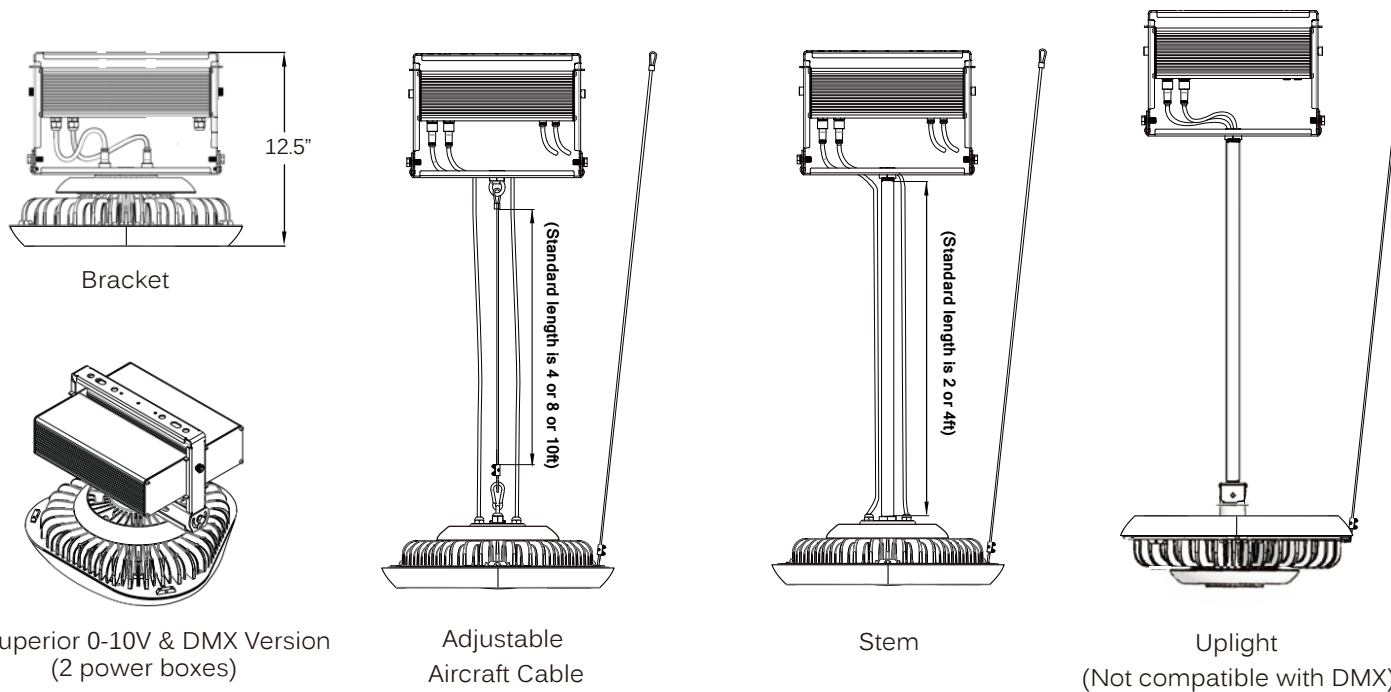

ADVANCED HIGH CEILING

Whiz Series - 90W / 130W

METEOR

(AC / Dimming cable: standard length is 6ft)

ADVANCED HIGH CEILING

Whiz Series - 240W

(AC / Dimming cable: standard length is 6ft)

ADVANCED HIGH CEILING

Whiz Series - 300W

METEOR

(AC / Dimming cable: standard length is 6ft)