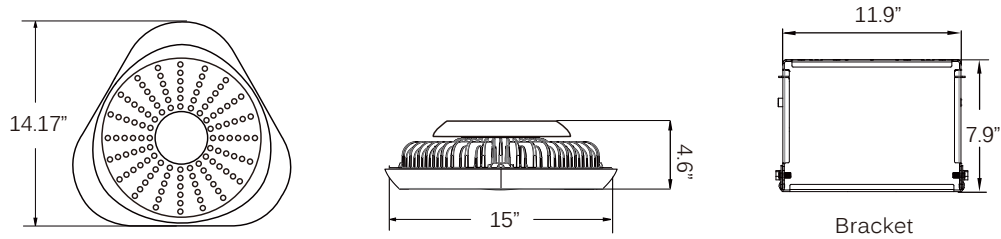

ADVANCED HIGH CEILING

Whiz Series - 90W / 130W

METEOR

(AC / Dimming cable: standard length is 6ft)

ADVANCED HIGH CEILING

Whiz Series - 240W

(AC / Dimming cable: standard length is 6ft)

ADVANCED HIGH CEILING

Whiz Series - 300W

METEOR

(AC / Dimming cable: standard length is 6ft)